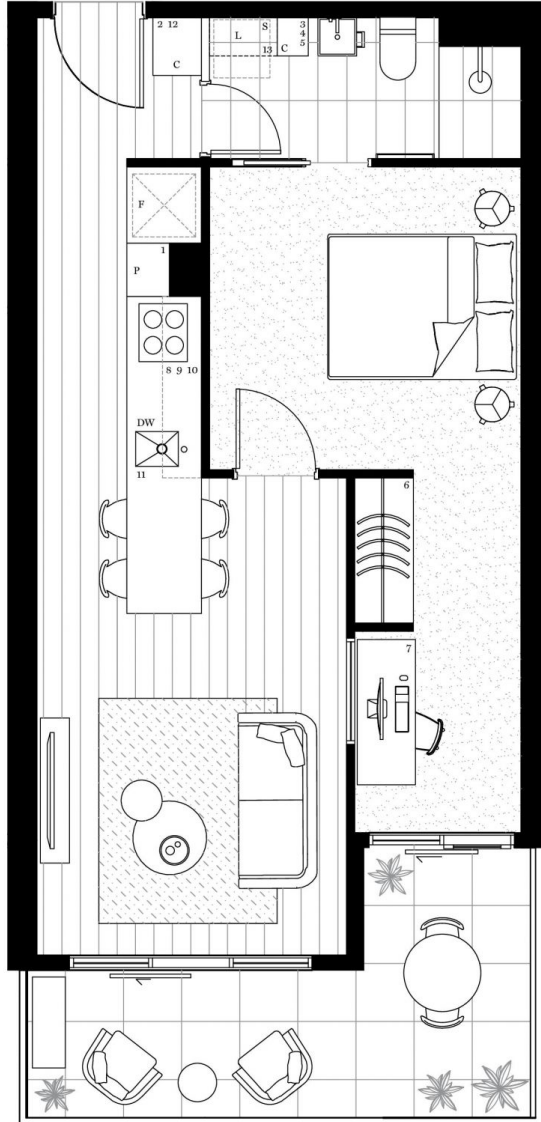

OAK

Residence 3506

1 Bedroom + 1 Bathroom + 1 Study

THE
GROVE
By BlueEarth

TOTAL AREA	61 sqm
INTERNAL	51 sqm
EXTERNAL	10 sqm

AWM SHOWN IN RED

C: Cupboard DW: Dishwasher F: Fridge P: Pantry L: Laundry S: Shelf

1: Microwave 2: Vacuum cleaner 3: Broom 4: Ironing board 5: Iron 6: Luggage 7: Desk/Study 8: Crockery 9: Kettle 10: Toaster 11: Bin 12: Linen 13: Towels